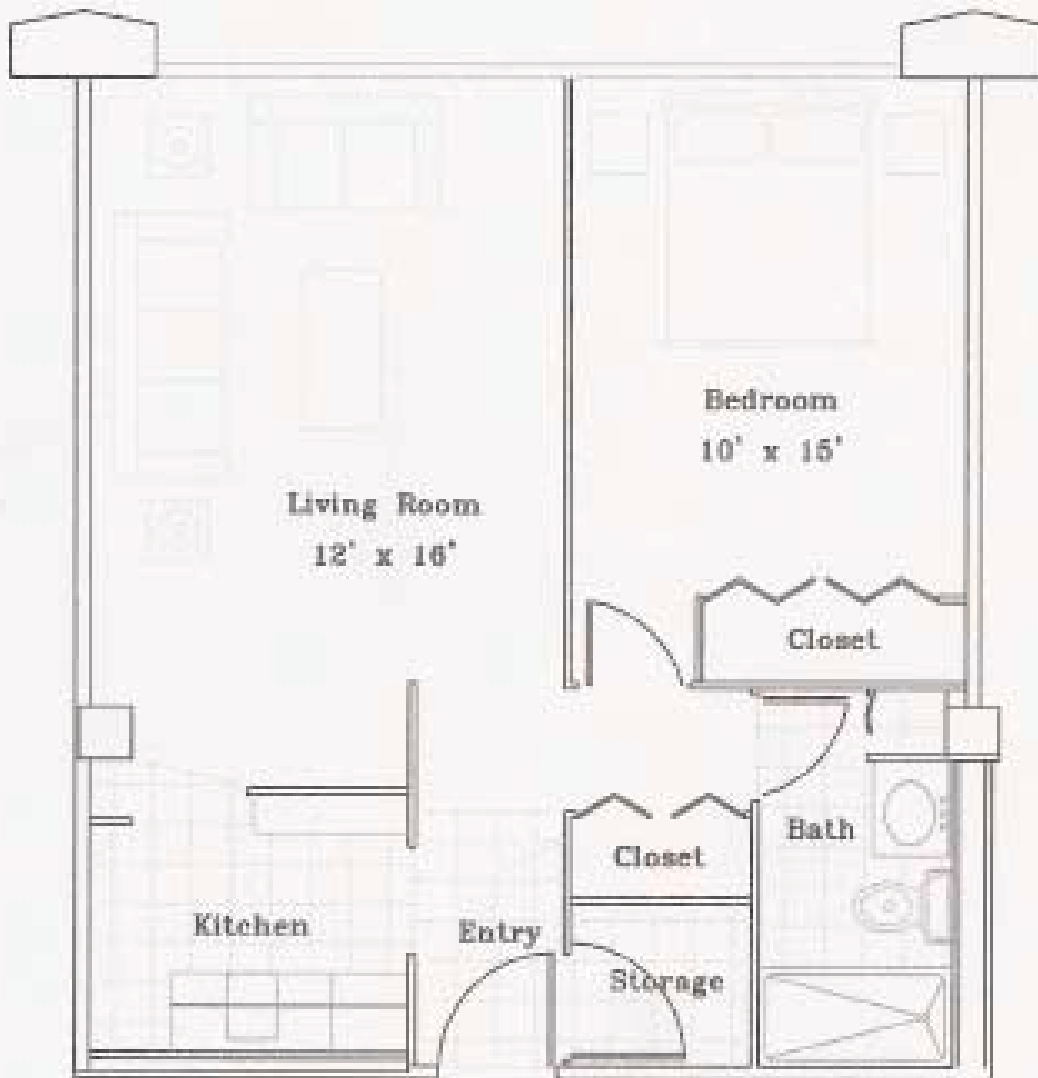

The Towers
at Golden West
Central Tower
1 Bedroom - 540 s.f.

540 S.F.