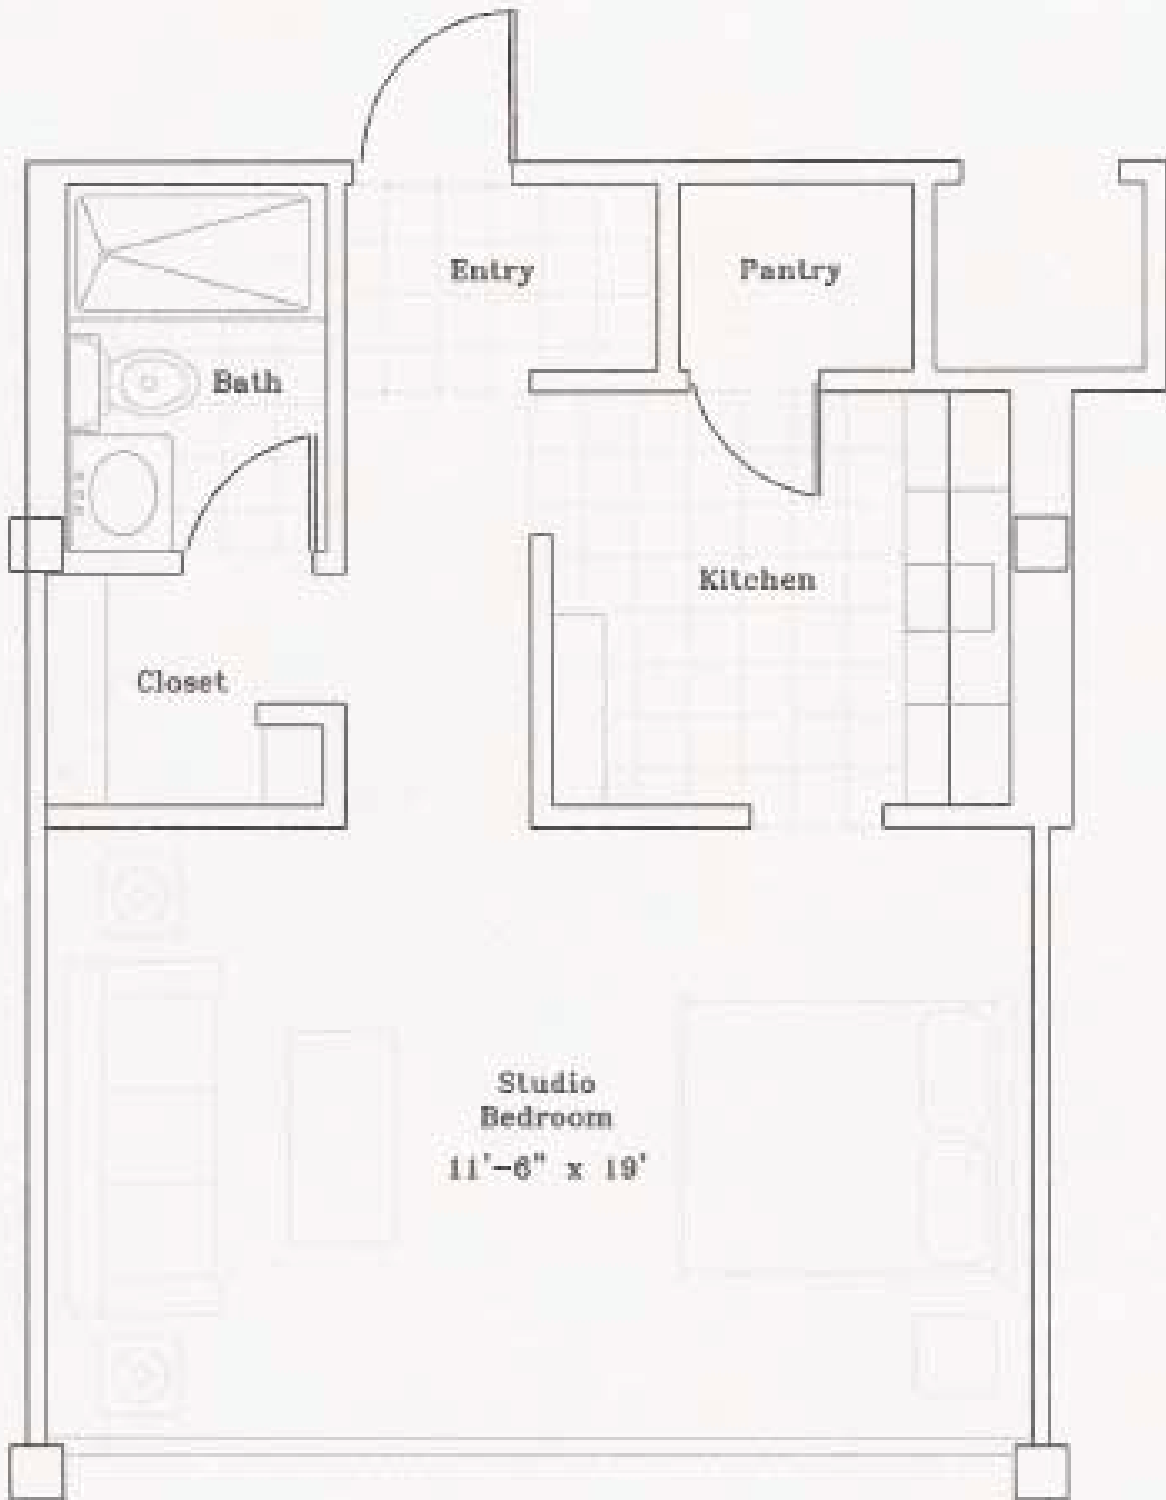

# The Towers

at Golden West

South Tower

Studio - 430 s.f.

**The Towers**  
at Golden West  
South Tower - East End  
Studio - 445 s.f.

445 S.F.

**The Towers**  
at Golden West  
South Tower - West End  
Studio - 420 s.f.

**The Towers**  
at Golden West  
South Tower - SE Corner  
Studio - 445 s.f.