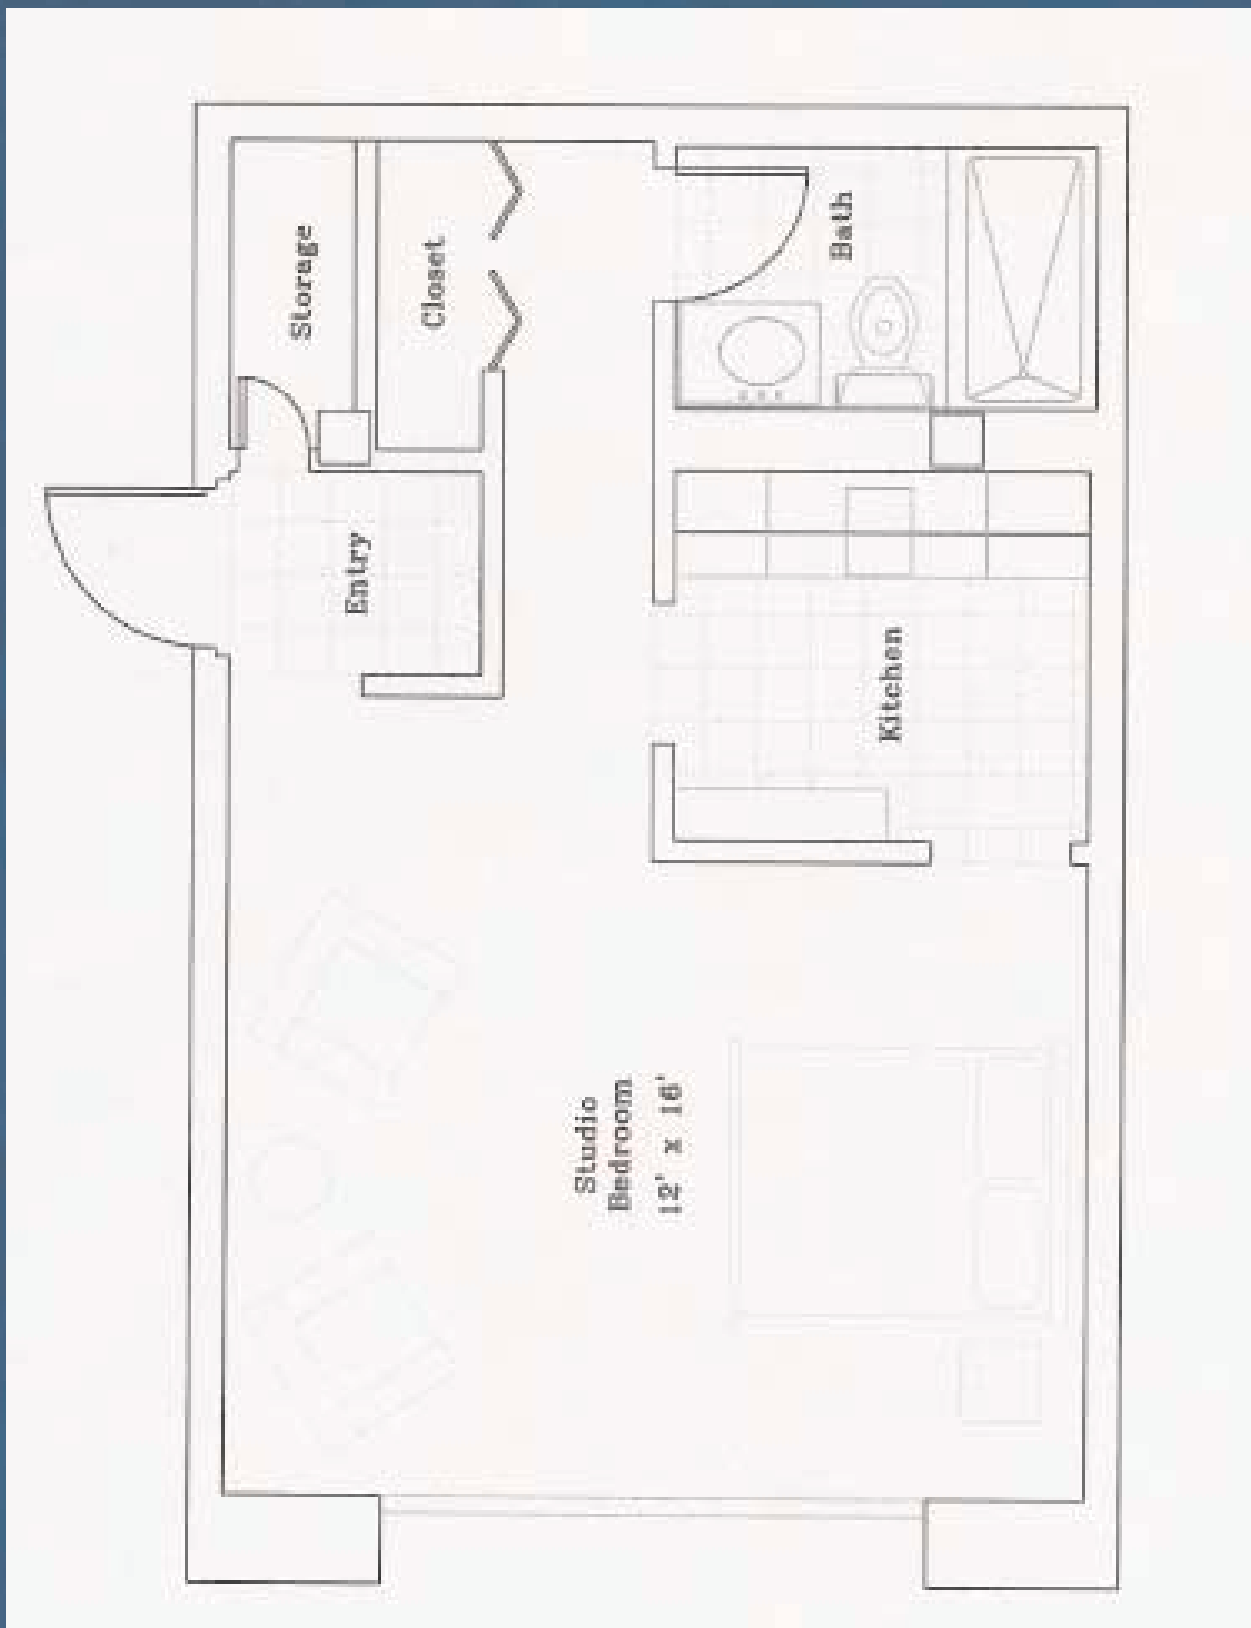

# The Towers

at Golden West

South Tower

Studio - 430 s.f.

**The Towers**  
at Golden West  
South Tower - East End  
Studio - 445 s.f.

445 S.F.

**The Towers**  
at Golden West  
South Tower - West End  
Studio - 420 s.f.

**The Towers**  
at Golden West  
South Tower - SE Corner  
Studio - 445 s.f.