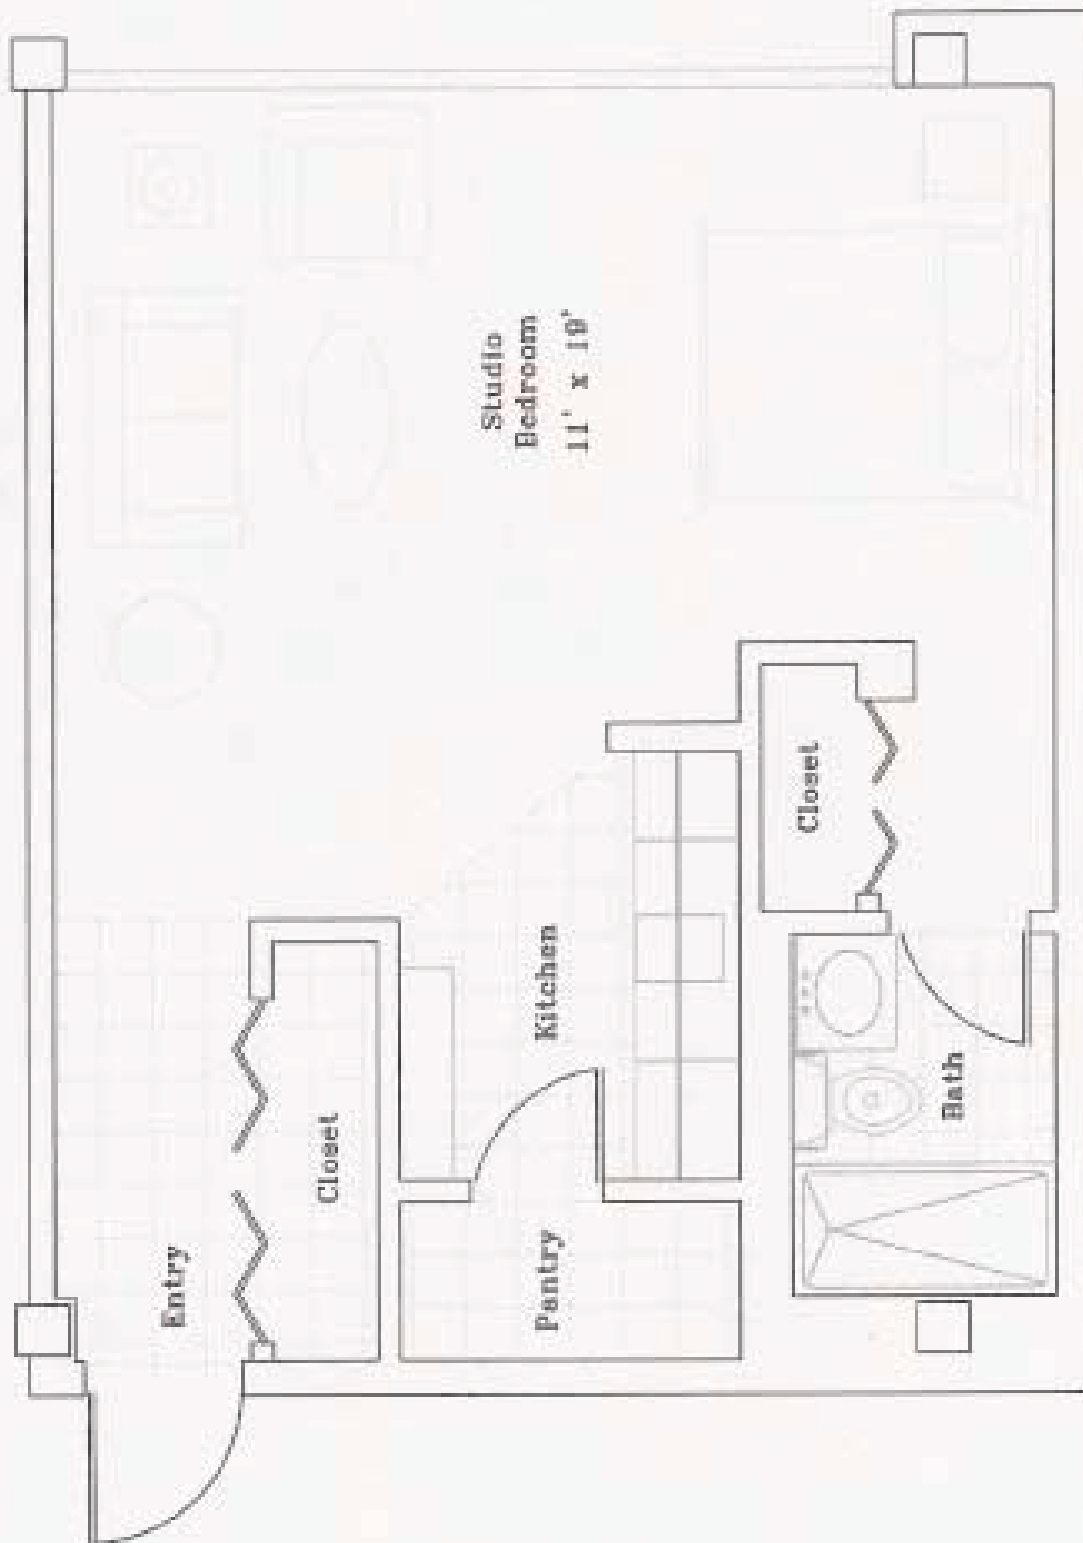

# The Towers

at Golden West

South Tower

Studio - 430 s.f.

**The Towers**  
at Golden West  
South Tower - East End  
Studio - 445 s.f.

445 S.F.

**The Towers**  
at Golden West  
South Tower - West End  
Studio - 420 s.f.

**The Towers**  
at Golden West  
South Tower - SE Corner  
Studio - 445 s.f.