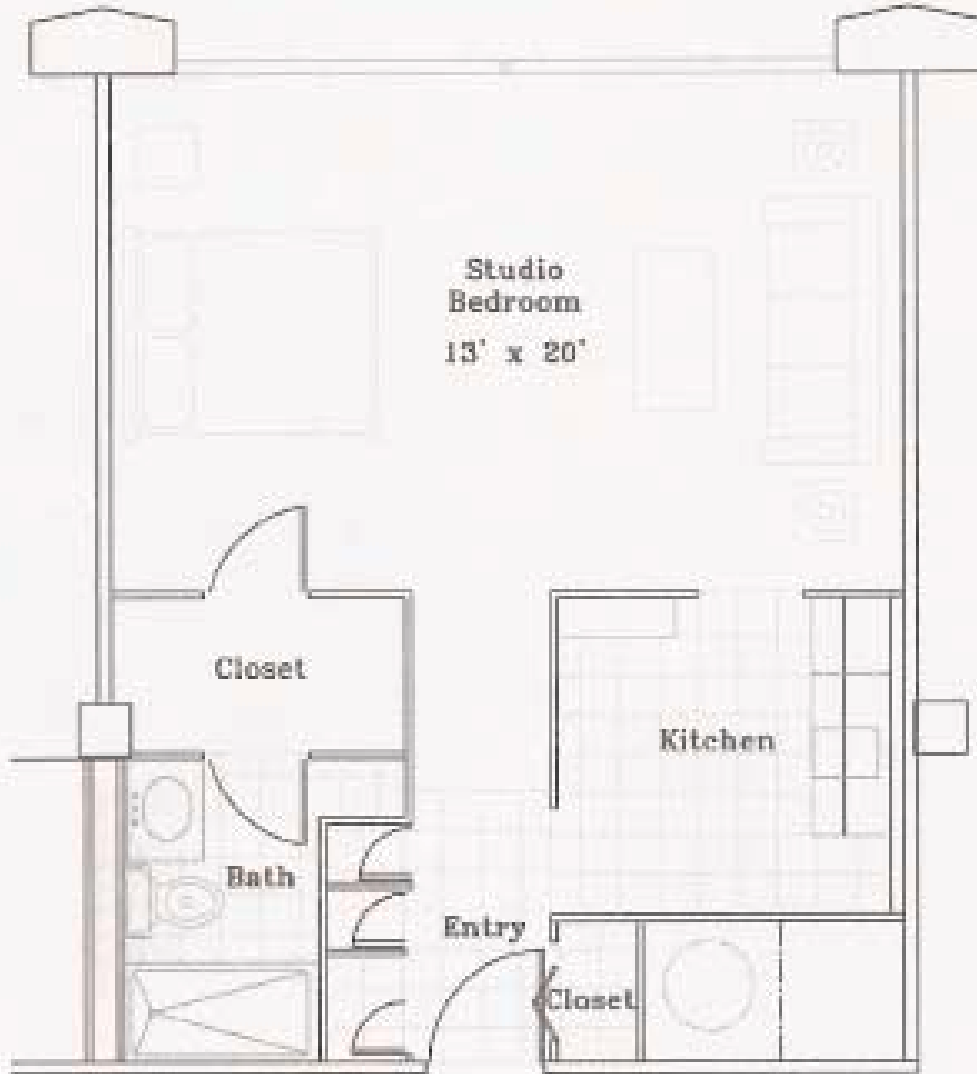

The Towers

at Golden West
Central Tower
Studio - 470 s.f.

470 S.F.